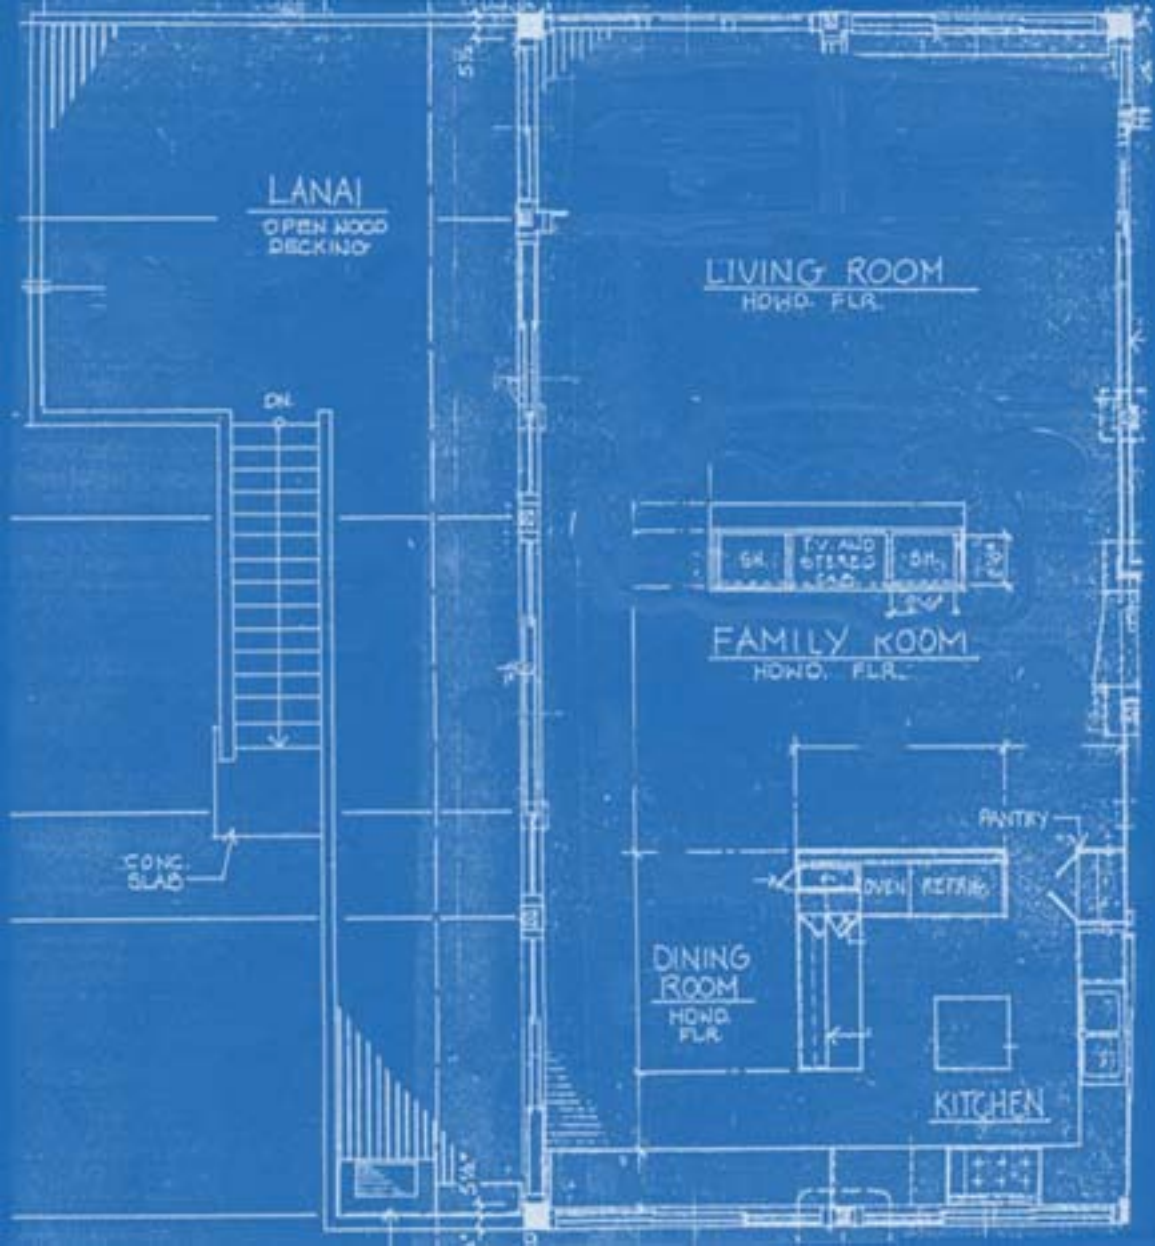

LANAI

OPEN WOOD  
DECKING

DN

CONC.  
SLAB

LIVING ROOM

HONO. FLR.

GR. TV AND  
STEREO  
SIT.

FAMILY ROOM

HONO. FLR.

PANTRY

OVEN RANGE

DINING ROOM

HONO.  
FLR.

KITCHEN

MASTER  
BED ROOM  
HOWD. FLR.

BDRM #3  
HDWD. FLR.

BATH #3

CT.

16"

SHR

NC

W.C.

W.H.

FRONT DO.