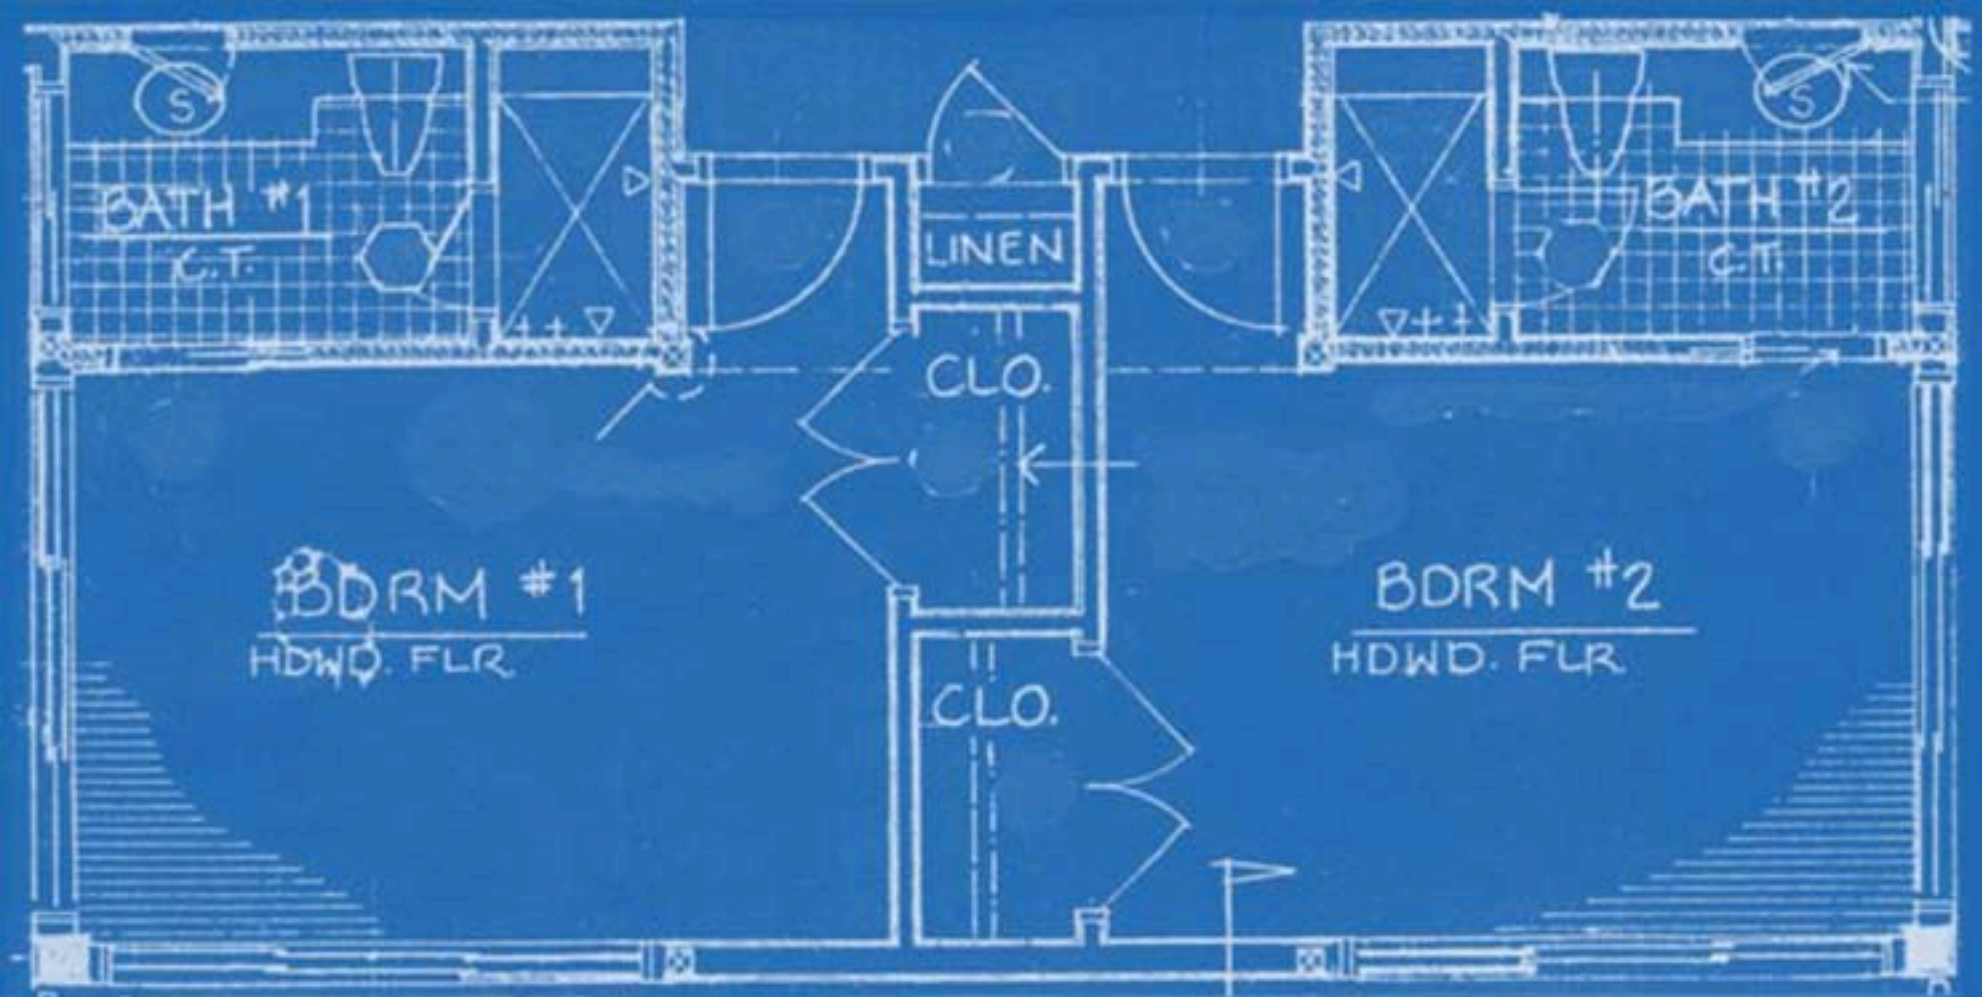

LANAI

OPEN WOOD  
DECKING

DN

CONC.  
SLAB

LIVING ROOM

HONO. FLR.

GR. TV AND  
STEREO  
SIT.

FAMILY ROOM

HONO. FLR.

PANTRY

OVEN RANGE

DINING ROOM

HONO.  
FLR.

KITCHEN

MASTER  
BED ROOM  
HOWD. FLR.

BDRM #3  
HDWD. FLR.

BATH #3

CT.

16"

SHR

NC

W.C.

W.H.

FRONT DO.